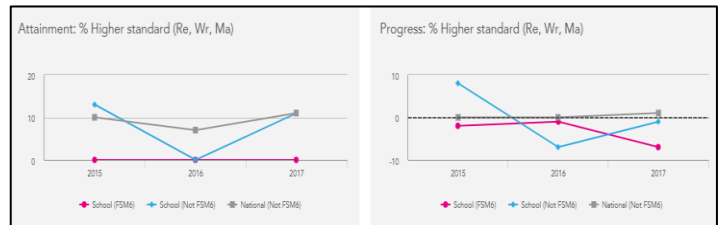

KS2 Actual Results and Progress Over time: Combined RWM – At a glance

Attainment: All pupils % at and % above age expected

Attainment & Progress: Pupil Premium % at and % above age expected

Attainment: SEND pupils % at and % above age expected

Attainment: EAL pupils % at and % above age expected