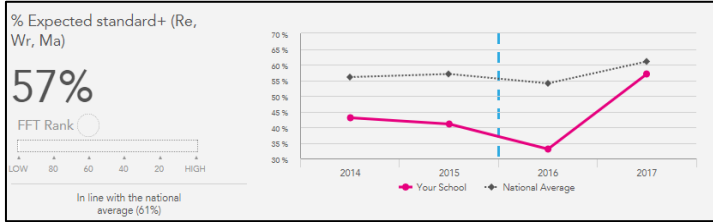

KS2 Actual Results and Progress Over time: Combined RWM – At a glance

Attainment: All pupils % at and % above age expected

Attainment & Progress: Pupil Premium % at and % above age expected

Attainment: SEND pupils % at and % above age expected

Attainment: EAL pupils % at and % above age expected