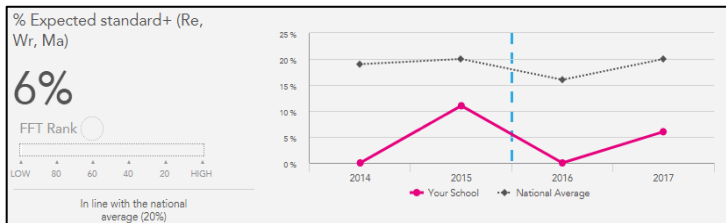

KS2 Actual Results and Progress Over time: Combined RWM – At a glance

Attainment: All pupils % at and % above age expected

Attainment & Progress: Pupil Premium % at and % above age expected

Attainment: SEND pupils % at and % above age expected

Attainment: EAL pupils % at and % above age expected