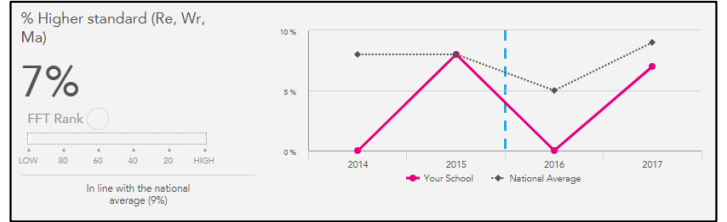

KS2 Actual Results and Progress Over time: Combined RWM – At a glance

Attainment: All pupils % at and % above age expected

Attainment & Progress: Pupil Premium % at and % above age expected

Attainment: SEND pupils % at and % above age expected

Attainment: EAL pupils % at and % above age expected