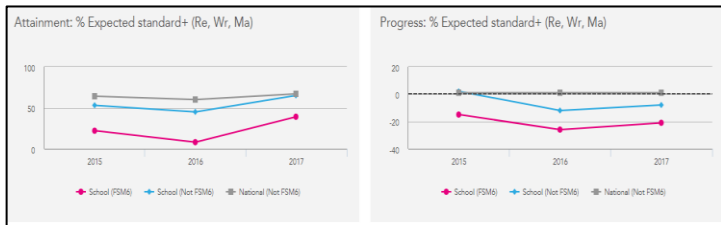

KS2 Actual Results and Progress Over time: Combined RWM – At a glance

Attainment: All pupils % at and % above age expected

Attainment & Progress: Pupil Premium % at and % above age expected

Attainment: SEND pupils % at and % above age expected

Attainment: EAL pupils % at and % above age expected