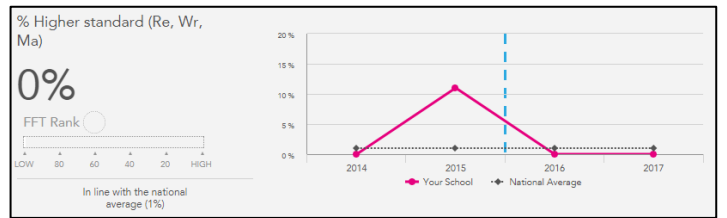

KS2 Actual Results and Progress Over time: Combined RWM – At a glance

Attainment: All pupils % at and % above age expected

Attainment & Progress: Pupil Premium % at and % above age expected

Attainment: SEND pupils % at and % above age expected

Attainment: EAL pupils % at and % above age expected